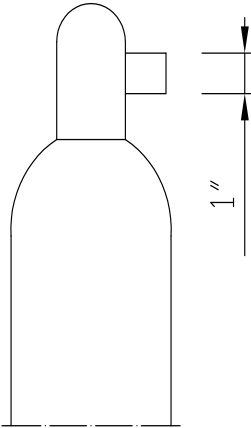

Material: Brass

Suitable connecting parts

PN64 DN8

**English SF₆ bottle connection G 5/8 -
BS No. 3**

Order No.: 3-245-R004 P

Material: Stainless steel / Brass

Suitable connecting parts

PN64 DN8

Material: Brass

Suitable connecting parts

PN64 DN8

**Angle for connection of reuse gas bottle 1" -
DIN 477 No. 8**

Order No.: 3-858-R002 P

Material: Brass

600 l Reuse container

Suitable connecting
parts