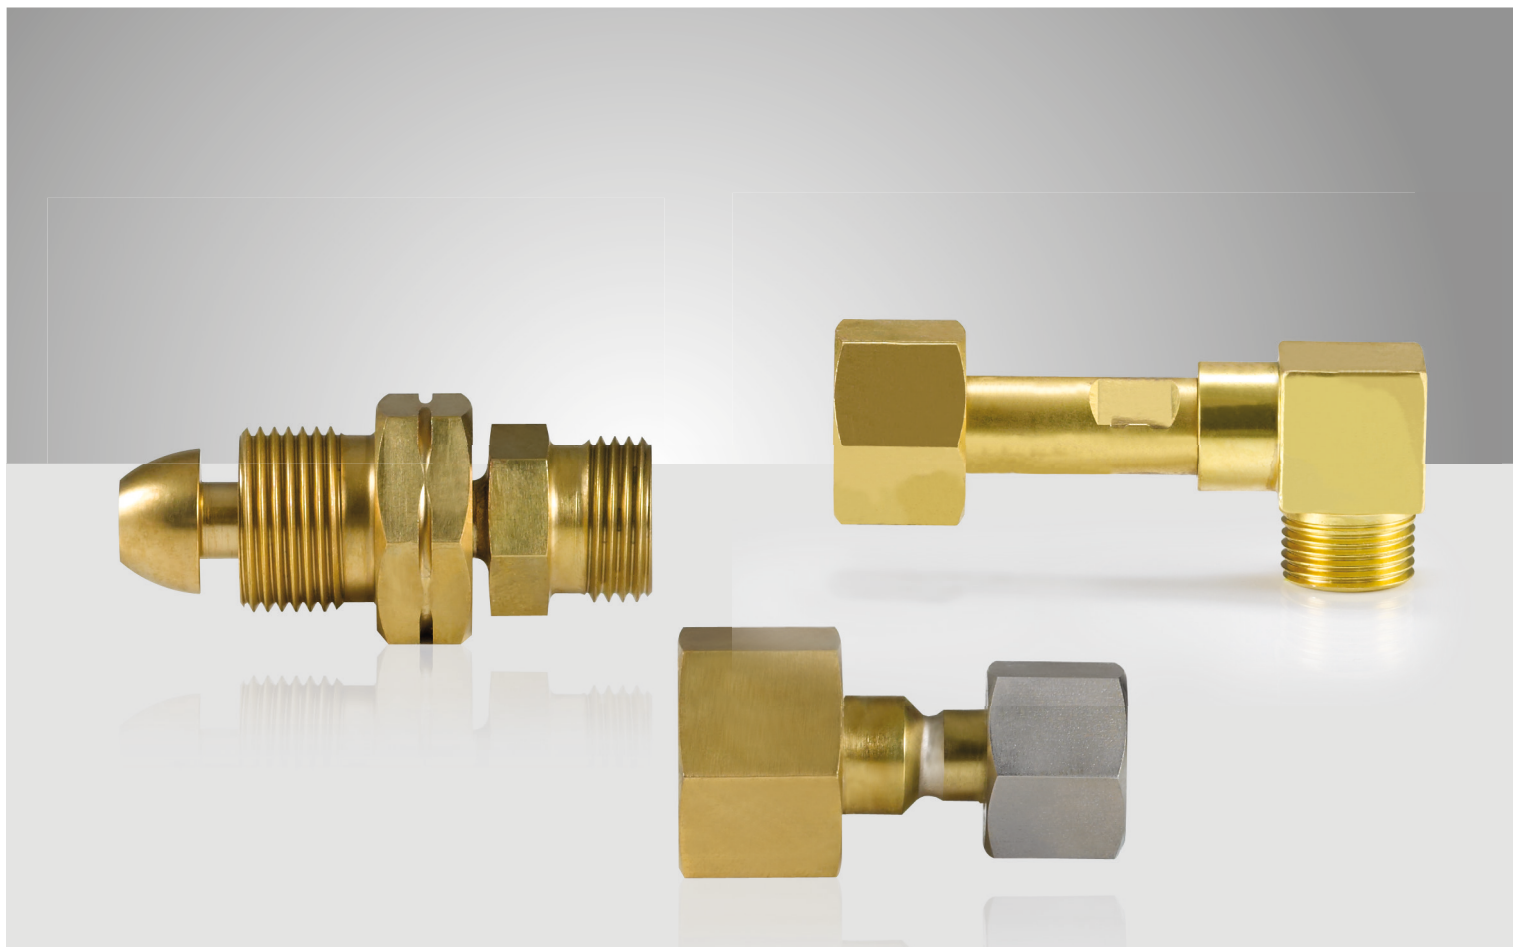

DILO SF₆ bottle connections

DILO offers a wide range of connections suitable for all commercial SF₆ bottles. Thus safe and quick connection of hoses of DILO service carts or SF₆ gas refilling devices to the SF₆ gas bottles is guaranteed. This refers to bottle connections for new gas as well as for reuse gas.

The suitable connecting parts must be ordered separately.

■ DILO SF₆ bottle connections

■ 3-316-R001	SF ₆ bottle connection	130
■ 3-858-R001	Angle SF ₆ bottle connection	131
■ 3-643-R001	Chinese SF ₆ bottle connection	132
■ 3-643-R002	Chinese SF ₆ bottle connection	133
■ 3-245-R001	American SF ₆ bottle connection	134
■ 3-334-R002	American SF ₆ bottle connection	135
■ 3-245-R002	English SF ₆ bottle connection	136
■ 3-245-R004	English SF ₆ bottle connection	137
■ 3-851-R002	Connection for reuse gas bottle	138
■ 3-851-R003	Connection for reuse gas bottle	139
■ 3-858-R002	Angle for connection of reuse gas bottle	140
■ 6-1037-R050	Storage connecting hose DN20	141
■ 6-1041-R050	Storage connecting hose DN8	142

PN64 DN8

**SF₆ bottle connection W21.80x1/14" -
DIN 477 No. 6**

Order No.: 3-316-R001 P

Material: Stainless steel / Brass

Suitable connecting
parts

PN64 DN8

Angle SF₆ bottle connection W21.80x1/14" - DIN 477 No. 6