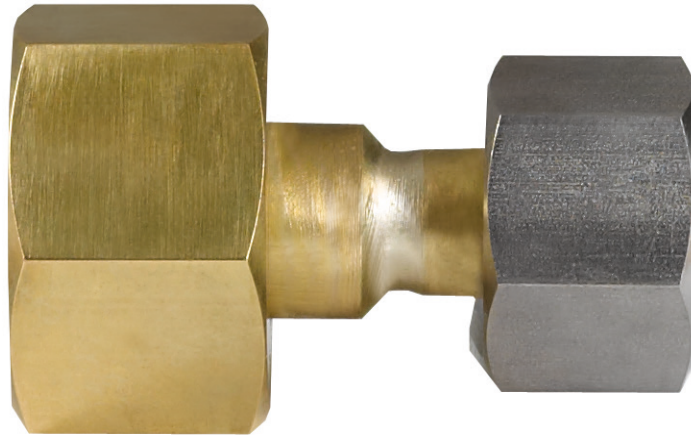

0.960"-14NGO-LH-EXT - CGA 590

Order No.: 3-334-R002 P

Material: Stainless steel / Brass

American SF₆ bottle

Suitable connecting parts

PN64 DN8

**English SF₆ bottle connection G 5/8 -
BS No. 3**

Order No.: 3-245-R002 P

Material: Brass

Suitable connecting parts

PN64 DN8

**English SF₆ bottle connection G 5/8 -
BS No. 3**

Order No.: 3-245-R004 P

Material: Stainless steel / Brass

Suitable connecting parts

PN64 DN8

**Connection for reuse gas bottle 1" -
DIN 477 No. 8**

Order No.: 3-851-R002 P

Material: Stainless steel / Brass

Suitable connecting
parts

PN64 DN8

Connection for reuse gas bottle 1" - DIN 477 No. 8

Order No.: 3-851-R003 P