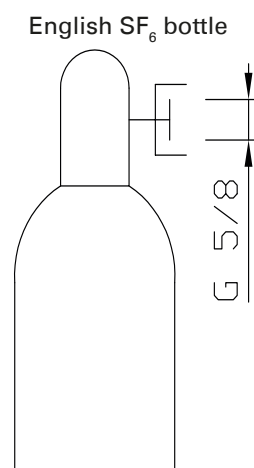

0.960"-14NGO-LH-EXT - CGA 590

Order No.: 3-334-R002 P

Material: Stainless steel / Brass

American SF₆ bottle

Suitable connecting parts

PN64 DN8

**English SF₆ bottle connection G 5/8 -
BS No. 3**

Order No.: 3-245-R002 P

Material: Brass

Suitable connecting parts

PN64 DN8

**English SF₆ bottle connection G 5/8 -
BS No. 3**

Order No.: 3-245-R004 P

Material: Stainless steel / Brass

Suitable connecting parts

PN64 DN8