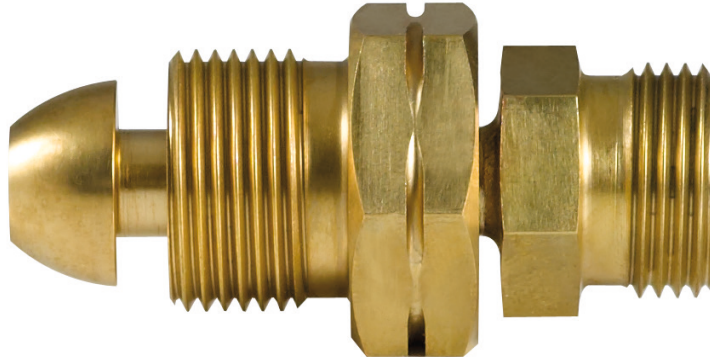

Chinese SF₆ bottle

Suitable connecting parts

PN64 DN8

Chinese SF₆ bottle connection G 5/8 - DIN 477 No. 7

Order No.: 3-643-R002 P

Material: Stainless steel / Brass

Chinese SF₆ bottle

Suitable connecting parts

PN64 DN8

American SF₆ bottle connection
0.960"-14NGO-LH-EXT - CGA 590

Order No.: 3-245-R001 P

Material: Brass

American SF₆ bottle

Suitable connecting parts

PN64 DN8

American SF₆ bottle connection

0.960"-14NGO-LH-EXT - CGA 590

Order No.: 3-334-R002 P

Material: Stainless steel / Brass

American SF₆ bottle

Suitable connecting parts

PN64 DN8

**English SF₆ bottle connection G 5/8 -
BS No. 3**

Order No.: 3-245-R002 P

Material: Brass

Suitable connecting parts

PN64 DN8

**English SF₆ bottle connection G 5/8 -
BS No. 3**

Order No.: 3-245-R004 P

Material: Stainless steel / Brass

Suitable connecting parts

PN64 DN8