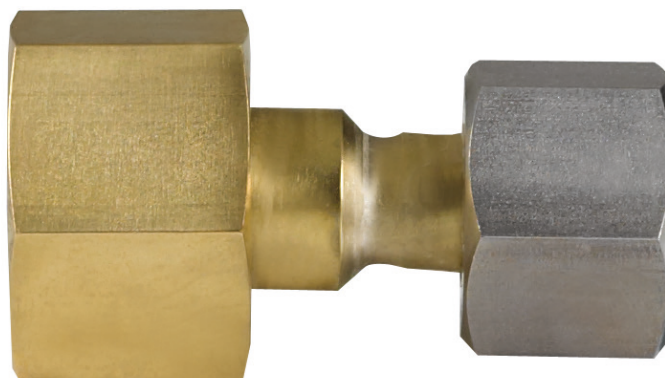

Chinese SF₆ bottle

Suitable connecting parts

PN64 DN8

Chinese SF₆ bottle connection G 5/8 - DIN 477 No. 7

Order No.: 3-643-R002 P

Material: Stainless steel / Brass

Chinese SF₆ bottle

Suitable connecting parts

PN64 DN8

American SF₆ bottle connection
0.960"-14NGO-LH-EXT - CGA 590

Order No.: 3-245-R001 P

Material: Brass

American SF₆ bottle

Suitable connecting parts

PN64 DN8

American SF₆ bottle connection

0.960"-14NGO-LH-EXT - CGA 590

Order No.: 3-334-R002 P

Material: Stainless steel / Brass

American SF₆ bottle

Suitable connecting parts

PN64 DN8

**English SF₆ bottle connection G 5/8 -
BS No. 3**

Order No.: 3-245-R002 P

Material: Brass

Suitable connecting parts

PN64 DN8

**English SF₆ bottle connection G 5/8 -
BS No. 3**

Order No.: 3-245-R004 P

Material: Stainless steel / Brass

Suitable connecting parts

PN64 DN8