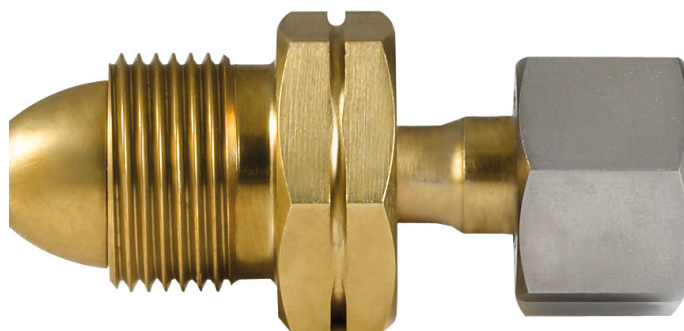

Chinese SF₆ bottle

Suitable connecting parts

PN64 DN8

Chinese SF₆ bottle connection G 5/8 - DIN 477 No. 7

Order No.: 3-643-R002 P

Material: Stainless steel / Brass

Chinese SF₆ bottle

Suitable connecting parts

PN64 DN8

American SF₆ bottle connection
0.960"-14NGO-LH-EXT - CGA 590

Order No.: 3-245-R001 P

Material: Brass

American SF₆ bottle

Suitable connecting parts

PN64 DN8

American SF₆ bottle connection

0.960"-14NGO-LH-EXT - CGA 590

Order No.: 3-334-R002 P

Material: Stainless steel / Brass

American SF₆ bottle

Suitable connecting parts

PN64 DN8

**English SF₆ bottle connection G 5/8 -
BS No. 3**

Order No.: 3-245-R002 P

Material: Brass

Suitable connecting parts

PN64 DN8

**English SF₆ bottle connection G 5/8 -
BS No. 3**

Order No.: 3-245-R004 P

Material: Stainless steel / Brass

Suitable connecting parts

PN64 DN8