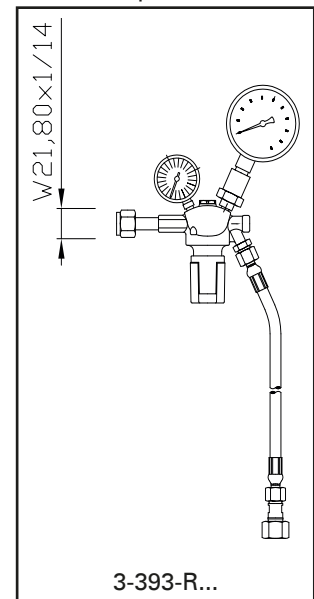

PN64 DN8

**SF₆ bottle connection W21.80x1/14" -
DIN 477 No. 6**

Order No.: 3-316-R001 P

Material: Stainless steel / Brass

Suitable connecting
parts

PN64 DN8

Angle SF₆ bottle connection W21.80x1/14" - DIN 477 No. 6

Chinese SF₆ bottle

Suitable connecting parts

PN64 DN8

Chinese SF₆ bottle connection G 5/8 - DIN 477 No. 7

Order No.: 3-643-R002 P

Material: Stainless steel / Brass

Chinese SF₆ bottle

Suitable connecting parts

0.960"-14NGO-LH-EXT - CGA 590

Order No.: 3-334-R002 P

Material: Stainless steel / Brass

American SF₆ bottle

Suitable connecting parts

PN64 DN8

**English SF₆ bottle connection G 5/8 -
BS No. 3**

Order No.: 3-245-R002 P

Material: Brass

Suitable connecting parts

PN64 DN8

**English SF₆ bottle connection G 5/8 -
BS No. 3**

Order No.: 3-245-R004 P

Material: Stainless steel / Brass

Suitable connecting parts

PN64 DN8