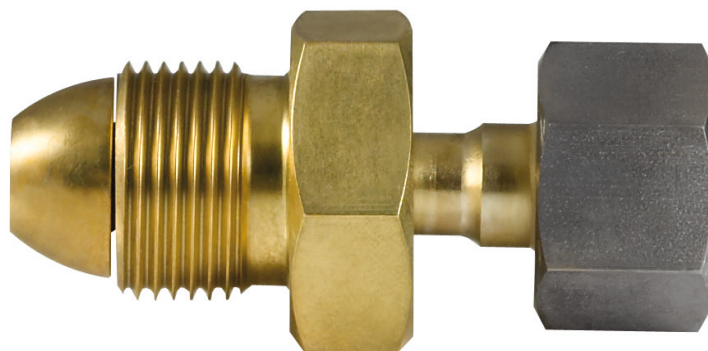

0.960"-14NGO-LH-EXT - CGA 590

Order No.: 3-334-R002 P

Material: Stainless steel / Brass

American SF₆ bottle

Suitable connecting parts

PN64 DN8

**English SF₆ bottle connection G 5/8 -
BS No. 3**

Order No.: 3-245-R002 P

Material: Brass

Suitable connecting parts

PN64 DN8

**English SF₆ bottle connection G 5/8 -
BS No. 3**

Order No.: 3-245-R004 P

Material: Stainless steel / Brass

Suitable connecting parts

PN64 DN8

**Connection for reuse gas bottle 1" -
DIN 477 No. 8**

Order No.: 3-851-R002 P

Material: Stainless steel / Brass

Suitable connecting
parts

PN64 DN8

Connection for reuse gas bottle 1" - DIN 477 No. 8

Order No.: 3-851-R003 P