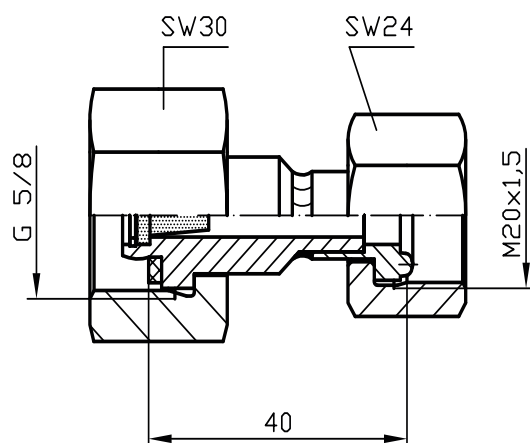

PN64 DN8

**SF₆ bottle connection W21.80x1/14" -
DIN 477 No. 6**

Order No.: 3-316-R001 P

Material: Stainless steel / Brass

Suitable connecting
parts

PN64 DN8

Angle SF₆ bottle connection W21.80x1/14" - DIN 477 No. 6

Order No.: 3-858-R001 P

Material: Brass

600 l SF₆ container

Suitable connecting
parts

PN64 DN8

**Chinese SF₆ bottle connection G 5/8 -
DIN 477 No. 7**

Order No.: 3-643-R001 P

Material: Brass

Chinese SF₆ bottle

Suitable connecting parts

PN64 DN8

Chinese SF₆ bottle connection G 5/8 - DIN 477 No. 7

Order No.: 3-643-R002 P

Material: Stainless steel / Brass

Chinese SF₆ bottle

Suitable connecting parts

Material: Brass

Suitable connecting parts

PN64 DN8

**English SF₆ bottle connection G 5/8 -
BS No. 3**

Order No.: 3-245-R004 P

Material: Stainless steel / Brass

Suitable connecting parts

PN64 DN8