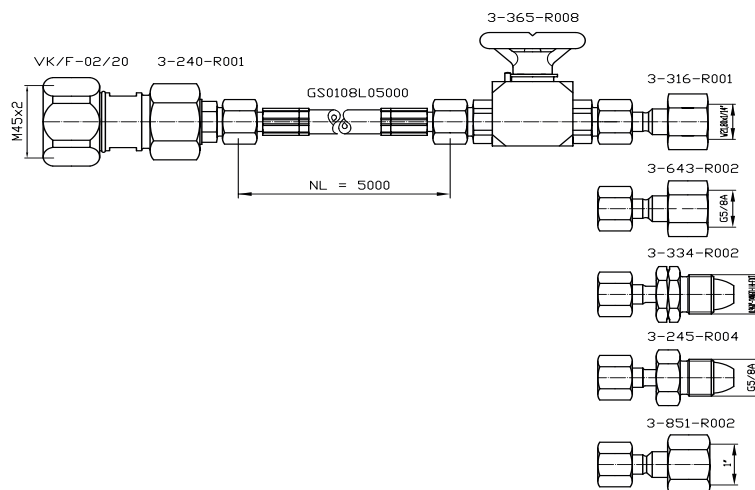

Material: Brass

Suitable connecting parts

PN64 DN8

**English SF₆ bottle connection G 5/8 -
BS No. 3**

Order No.: 3-245-R004 P

Material: Stainless steel / Brass

Suitable connecting parts

PN64 DN8

Material: Brass

Suitable connecting parts

PN64 DN8

**Angle for connection of reuse gas bottle 1" -
DIN 477 No. 8**

Order No.: 3-858-R002 P

Material: Brass

600 l Reuse container

Suitable connecting
parts

PN64 DN20

Storage connecting hose DN20

Order No.: 6-1037-R050

Suitable connecting parts

	3-777-R001
	VK/FL-01/20
	3-685-R001
	VK/A-02/20
	VK/B-03/20 VK/BG-03/20

SF₆ bottle

PN64 DN8

Storage connecting hose DN8