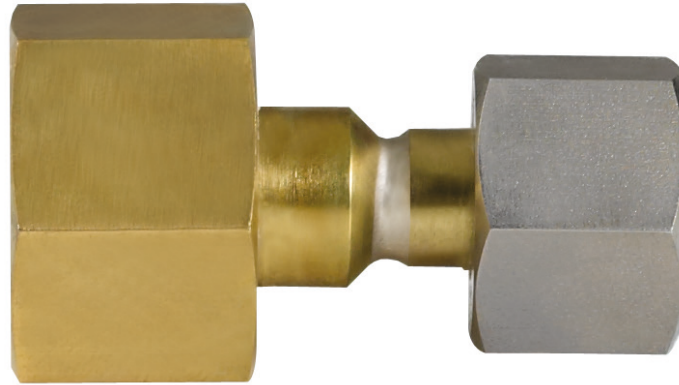

DILO SF₆ bottle connections

DILO offers a wide range of connections suitable for all commercial SF₆ bottles. Thus safe and quick connection of hoses of DILO service carts or SF₆ gas refilling devices to the SF₆ gas bottles is guaranteed. This refers to bottle connections for new gas as well as for reuse gas.

The suitable connecting parts must be ordered separately.

■ DILO SF₆ bottle connections

■ 3-316-R001	SF ₆ bottle connection	130
■ 3-858-R001	Angle SF ₆ bottle connection	131
■ 3-643-R001	Chinese SF ₆ bottle connection	132
■ 3-643-R002	Chinese SF ₆ bottle connection	133
■ 3-245-R001	American SF ₆ bottle connection	134
■ 3-334-R002	American SF ₆ bottle connection	135
■ 3-245-R002	English SF ₆ bottle connection	136
■ 3-245-R004	English SF ₆ bottle connection	137
■ 3-851-R002	Connection for reuse gas bottle	138
■ 3-851-R003	Connection for reuse gas bottle	139
■ 3-858-R002	Angle for connection of reuse gas bottle	140
■ 6-1037-R050	Storage connecting hose DN20	141
■ 6-1041-R050	Storage connecting hose DN8	142

PN64 DN8

**SF₆ bottle connection W21.80x1/14" -
DIN 477 No. 6**

Order No.: 3-316-R001 P

Material: Stainless steel / Brass

Suitable connecting
parts

PN64 DN8

Angle SF₆ bottle connection W21.80x1/14" - DIN 477 No. 6