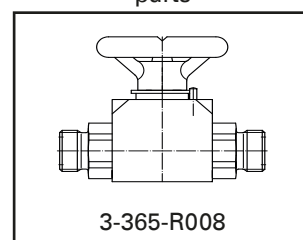

Material: Brass

Suitable connecting parts

PN64 DN8

**English SF₆ bottle connection G 5/8 -
BS No. 3**

Order No.: 3-245-R004 P

Material: Stainless steel / Brass

Suitable connecting parts

PN64 DN8