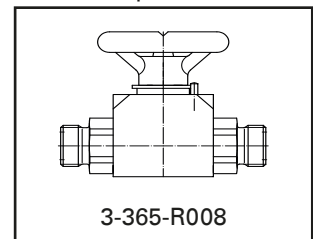

PN64 DN8

**SF₆ bottle connection W21.80x1/14" -
DIN 477 No. 6**

Order No.: 3-316-R001 P

Material: Stainless steel / Brass

Suitable connecting
parts

PN64 DN8

Angle SF₆ bottle connection W21.80x1/14" - DIN 477 No. 6