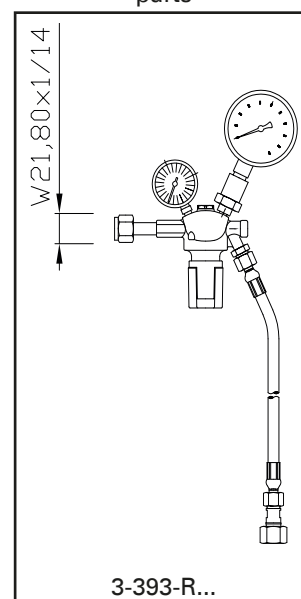

0.960"-14NGO-LH-EXT - CGA 590

Order No.: 3-334-R002 P

Material: Stainless steel / Brass

American SF₆ bottle

Suitable connecting parts

PN64 DN8

**English SF₆ bottle connection G 5/8 -
BS No. 3**

Order No.: 3-245-R002 P

Material: Brass

Suitable connecting parts

PN64 DN8

**English SF₆ bottle connection G 5/8 -
BS No. 3**

Order No.: 3-245-R004 P

Material: Stainless steel / Brass

Suitable connecting parts

PN64 DN8

**Connection for reuse gas bottle 1" -
DIN 477 No. 8**

Order No.: 3-851-R002 P

Material: Stainless steel / Brass

Suitable connecting
parts

PN64 DN8

Connection for reuse gas bottle 1" - DIN 477 No. 8

Order No.: 3-851-R003 P

Material: Brass

Suitable connecting parts

PN64 DN8

**Angle for connection of reuse gas bottle 1" -
DIN 477 No. 8**

Order No.: 3-858-R002 P

Material: Brass

600 l Reuse container

Suitable connecting
parts