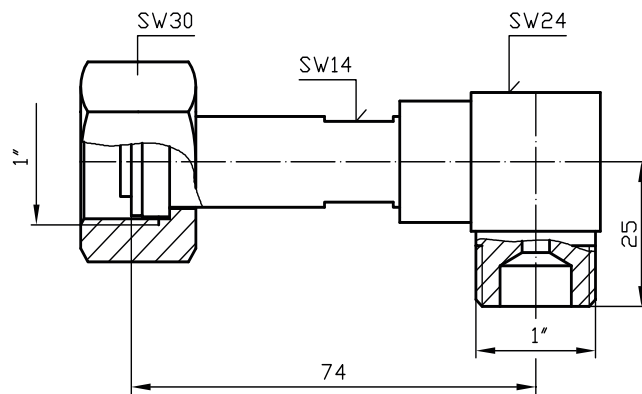

Material: Brass

Suitable connecting parts

PN64 DN8

**English SF₆ bottle connection G 5/8 -
BS No. 3**

Order No.: 3-245-R004 P

Material: Stainless steel / Brass

Suitable connecting parts

PN64 DN8

Material: Brass

Suitable connecting parts

PN64 DN8

**Angle for connection of reuse gas bottle 1" -
DIN 477 No. 8**

Order No.: 3-858-R002 P

Material: Brass

600 l Reuse container

Suitable connecting
parts