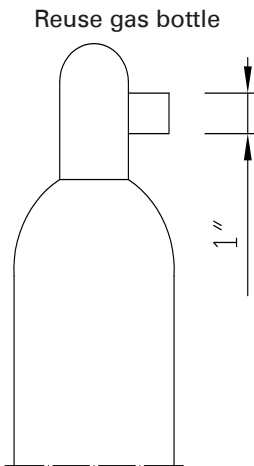

PN64 DN8

**Connection for reuse gas bottle 1" -
DIN 477 No. 8**

Order No.: 3-851-R002 P

Material: Stainless steel / Brass