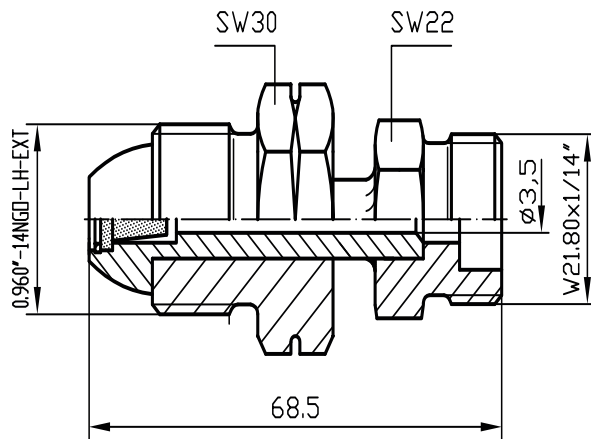

PN64 DN8

American SF₆ bottle connection
0.960"-14NGO-LH-EXT - CGA 590

Order No.: 3-245-R001 P

Material: Brass

American SF₆ bottle