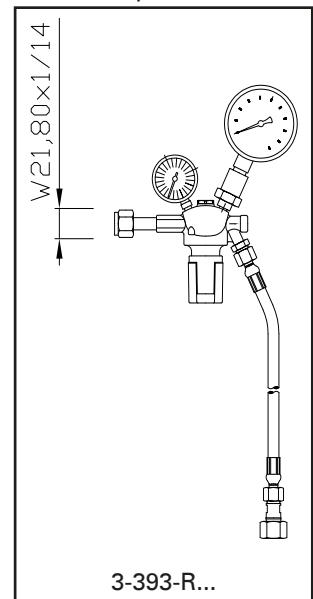

PN64 DN8

**SF₆ bottle connection W21.80x1/14" -
DIN 477 No. 6**

Order No.: 3-316-R001 P

Material: Stainless steel / Brass

Suitable connecting
parts

PN64 DN8

Angle SF₆ bottle connection W21.80x1/14" - DIN 477 No. 6

Chinese SF₆ bottle

Suitable connecting parts

PN64 DN8

Chinese SF₆ bottle connection G 5/8 - DIN 477 No. 7

Order No.: 3-643-R002 P

Material: Stainless steel / Brass

Chinese SF₆ bottle

Suitable connecting parts

PN64 DN8

American SF₆ bottle connection
0.960"-14NGO-LH-EXT - CGA 590

Order No.: 3-245-R001 P

Material: Brass

American SF₆ bottle

Suitable connecting parts

PN64 DN8

American SF₆ bottle connection

Material: Brass

Suitable connecting parts

PN64 DN8

**English SF₆ bottle connection G 5/8 -
BS No. 3**

Order No.: 3-245-R004 P

Material: Stainless steel / Brass

Suitable connecting parts

PN64 DN8