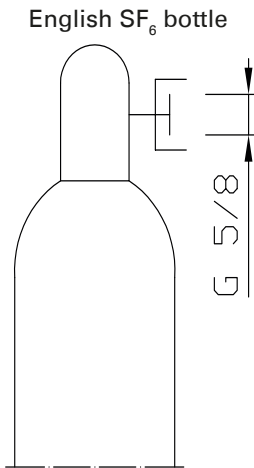

0.960"-14NGO-LH-EXT - CGA 590

Order No.: 3-334-R002 P

Material: Stainless steel / Brass

American SF₆ bottle

Suitable connecting parts

PN64 DN8

**English SF₆ bottle connection G 5/8 -
BS No. 3**

Order No.: 3-245-R002 P

Material: Brass

Suitable connecting parts

PN64 DN8

**English SF₆ bottle connection G 5/8 -
BS No. 3**

Order No.: 3-245-R004 P

Material: Stainless steel / Brass

Suitable connecting parts

PN64 DN8