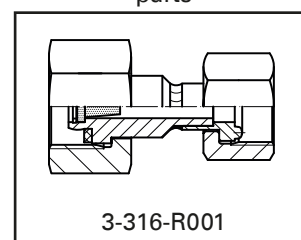

Suitable connecting
parts