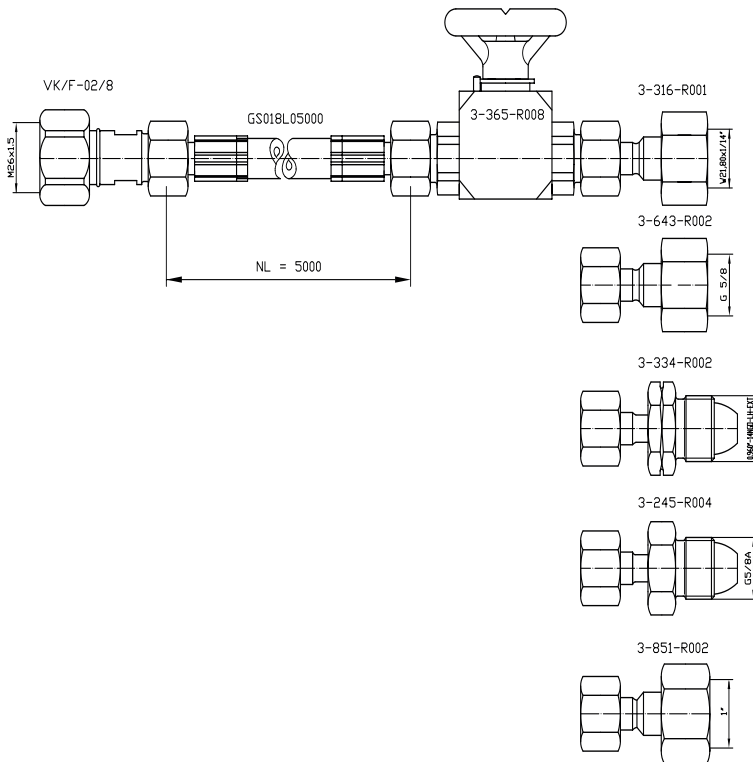

Suitable connecting parts