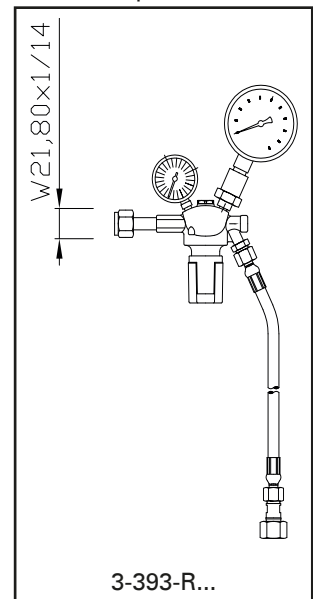

PN64 DN8

**SF₆ bottle connection W21.80x1/14" -
DIN 477 No. 6**

Order No.: 3-316-R001 P

Material: Stainless steel / Brass

Suitable connecting
parts

PN64 DN8

Angle SF₆ bottle connection W21.80x1/14" - DIN 477 No. 6

Order No.: 3-858-R001 P

Material: Brass

600 l SF₆ container

Suitable connecting
parts

PN64 DN8

**Chinese SF₆ bottle connection G 5/8 -
DIN 477 No. 7**

Order No.: 3-643-R001 P

Material: Brass

Chinese SF₆ bottle

Suitable connecting parts

PN64 DN8

Chinese SF₆ bottle connection G 5/8 - DIN 477 No. 7

Order No.: 3-643-R002 P

Material: Stainless steel / Brass

Chinese SF₆ bottle

Suitable connecting parts

Material: Brass

Suitable connecting parts

PN64 DN8

**English SF₆ bottle connection G 5/8 -
BS No. 3**

Order No.: 3-245-R004 P

Material: Stainless steel / Brass

Suitable connecting parts

PN64 DN8