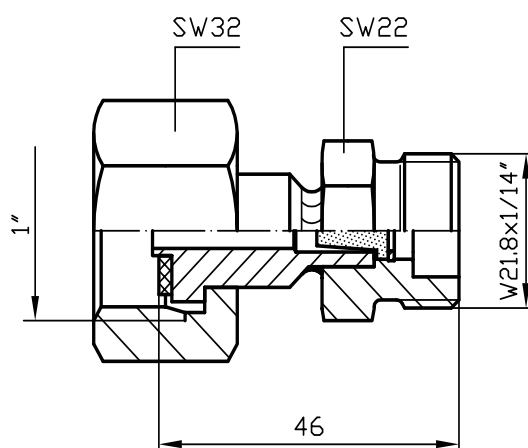

0.960"-14NGO-LH-EXT - CGA 590

Order No.: 3-334-R002 P

Material: Stainless steel / Brass

American SF₆ bottle

Suitable connecting parts

PN64 DN8

**English SF₆ bottle connection G 5/8 -
BS No. 3**

Order No.: 3-245-R002 P

Material: Brass

Suitable connecting parts

PN64 DN8

**English SF₆ bottle connection G 5/8 -
BS No. 3**

Order No.: 3-245-R004 P

Material: Stainless steel / Brass

Suitable connecting parts

PN64 DN8

**Connection for reuse gas bottle 1" -
DIN 477 No. 8**

Order No.: 3-851-R002 P

Material: Stainless steel / Brass

Suitable connecting
parts

PN64 DN8

Connection for reuse gas bottle 1" - DIN 477 No. 8

Order No.: 3-851-R003 P

Material: Brass

Suitable connecting parts

PN64 DN8

**Angle for connection of reuse gas bottle 1" -
DIN 477 No. 8**

Order No.: 3-858-R002 P

Material: Brass

600 l Reuse container

Suitable connecting
parts