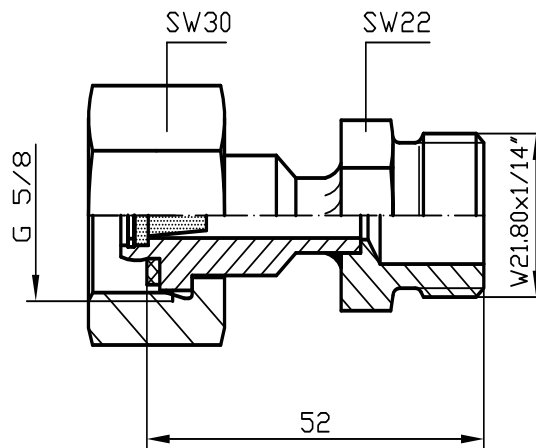

PN64 DN8

**SF₆ bottle connection W21.80x1/14" -
DIN 477 No. 6**

Order No.: 3-316-R001 P

Material: Stainless steel / Brass

Suitable connecting
parts

PN64 DN8

Angle SF₆ bottle connection W21.80x1/14" - DIN 477 No. 6

Order No.: 3-858-R001 P

Material: Brass

600 l SF₆ container

Suitable connecting
parts

PN64 DN8

**Chinese SF₆ bottle connection G 5/8 -
DIN 477 No. 7**

Order No.: 3-643-R001 P

Material: Brass

Chinese SF₆ bottle

Suitable connecting parts

PN64 DN8

Chinese SF₆ bottle connection G 5/8 - DIN 477 No. 7

Order No.: 3-643-R002 P

Material: Stainless steel / Brass

Chinese SF₆ bottle

Suitable connecting parts