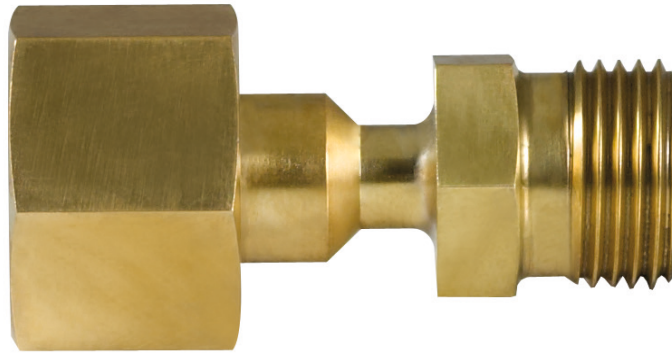

PN64 DN8

**SF₆ bottle connection W21.80x1/14" -
DIN 477 No. 6**

Order No.: 3-316-R001 P

Material: Stainless steel / Brass

Suitable connecting
parts

PN64 DN8

Angle SF₆ bottle connection W21.80x1/14" - DIN 477 No. 6

Order No.: 3-858-R001 P

Material: Brass

600 l SF₆ container

Suitable connecting
parts

PN64 DN8

**Chinese SF₆ bottle connection G 5/8 -
DIN 477 No. 7**

Order No.: 3-643-R001 P

Material: Brass

Chinese SF₆ bottle

Suitable connecting parts

PN64 DN8

Chinese SF₆ bottle connection G 5/8 - DIN 477 No. 7

Order No.: 3-643-R002 P

Material: Stainless steel / Brass

Chinese SF₆ bottle

Suitable connecting parts

PN64 DN8

American SF₆ bottle connection
0.960"-14NGO-LH-EXT - CGA 590

Order No.: 3-245-R001 P

Material: Brass

American SF₆ bottle

Suitable connecting parts

PN64 DN8

American SF₆ bottle connection