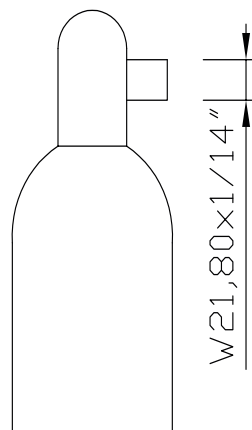

The suitable connecting parts must be ordered separately.

■ DILO SF₆ bottle connections

■ 3-316-R001	SF ₆ bottle connection	130
■ 3-858-R001	Angle SF ₆ bottle connection	131
■ 3-643-R001	Chinese SF ₆ bottle connection	132
■ 3-643-R002	Chinese SF ₆ bottle connection	133
■ 3-245-R001	American SF ₆ bottle connection	134
■ 3-334-R002	American SF ₆ bottle connection	135
■ 3-245-R002	English SF ₆ bottle connection	136
■ 3-245-R004	English SF ₆ bottle connection	137
■ 3-851-R002	Connection for reuse gas bottle	138
■ 3-851-R003	Connection for reuse gas bottle	139
■ 3-858-R002	Angle for connection of reuse gas bottle	140
■ 6-1037-R050	Storage connecting hose DN20	141
■ 6-1041-R050	Storage connecting hose DN8	142

PN64 DN8

**SF₆ bottle connection W21.80x1/14" -
DIN 477 No. 6**

Order No.: 3-316-R001 P

Material: Stainless steel / Brass

Suitable connecting
parts

PN64 DN8

Angle SF₆ bottle connection W21.80x1/14" - DIN 477 No. 6

Order No.: 3-858-R001 P

Material: Brass

600 l SF₆ container

Suitable connecting
parts

PN64 DN8

**Chinese SF₆ bottle connection G 5/8 -
DIN 477 No. 7**

Order No.: 3-643-R001 P

Material: Brass