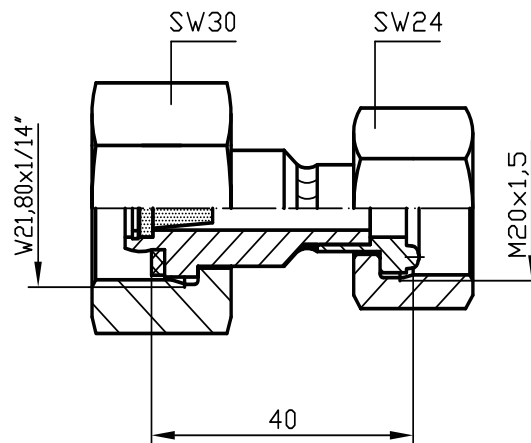

The suitable connecting parts must be ordered separately.

■ DILO SF₆ bottle connections

■ 3-316-R001	SF ₆ bottle connection	130
■ 3-858-R001	Angle SF ₆ bottle connection	131
■ 3-643-R001	Chinese SF ₆ bottle connection	132
■ 3-643-R002	Chinese SF ₆ bottle connection	133
■ 3-245-R001	American SF ₆ bottle connection	134
■ 3-334-R002	American SF ₆ bottle connection	135
■ 3-245-R002	English SF ₆ bottle connection	136
■ 3-245-R004	English SF ₆ bottle connection	137
■ 3-851-R002	Connection for reuse gas bottle	138
■ 3-851-R003	Connection for reuse gas bottle	139
■ 3-858-R002	Angle for connection of reuse gas bottle	140
■ 6-1037-R050	Storage connecting hose DN20	141
■ 6-1041-R050	Storage connecting hose DN8	142

PN64 DN8

**SF₆ bottle connection W21.80x1/14" -
DIN 477 No. 6**

Order No.: 3-316-R001 P

Material: Stainless steel / Brass

Suitable connecting
parts

PN64 DN8

Angle SF₆ bottle connection W21.80x1/14" - DIN 477 No. 6

Order No.: 3-858-R001 P

Material: Brass

600 l SF₆ container

Suitable connecting
parts

PN64 DN8

**Chinese SF₆ bottle connection G 5/8 -
DIN 477 No. 7**

Order No.: 3-643-R001 P

Material: Brass

Chinese SF₆ bottle

Suitable connecting parts

PN64 DN8

Chinese SF₆ bottle connection G 5/8 - DIN 477 No. 7

Order No.: 3-643-R002 P

Material: Stainless steel / Brass

Chinese SF₆ bottle

Suitable connecting parts