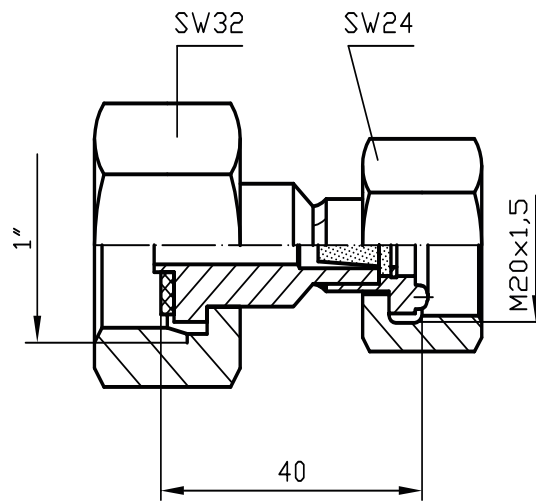

PN64 DN8

**Connection for reuse gas bottle 1" -
DIN 477 No. 8**

Order No.: 3-851-R002 P

Material: Stainless steel / Brass