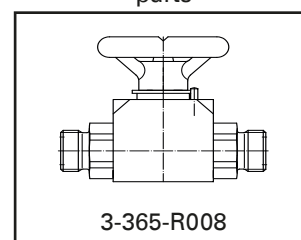

Chinese SF₆ bottle

Suitable connecting parts

PN64 DN8

Chinese SF₆ bottle connection G 5/8 - DIN 477 No. 7

Order No.: 3-643-R002 P

Material: Stainless steel / Brass

Chinese SF₆ bottle

Suitable connecting parts