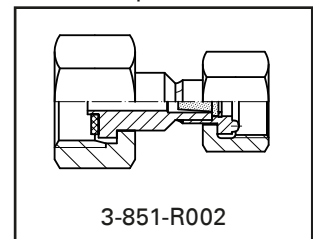

Material: Brass

Suitable connecting parts

PN64 DN8

**Angle for connection of reuse gas bottle 1" -
DIN 477 No. 8**

Order No.: 3-858-R002 P

Material: Brass

600 l Reuse container

Suitable connecting
parts