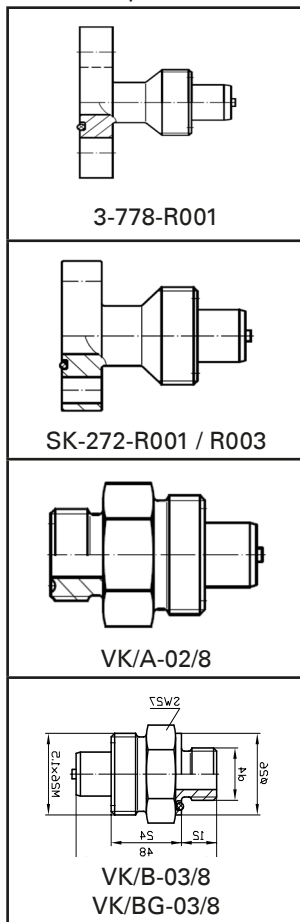

Suitable connecting parts