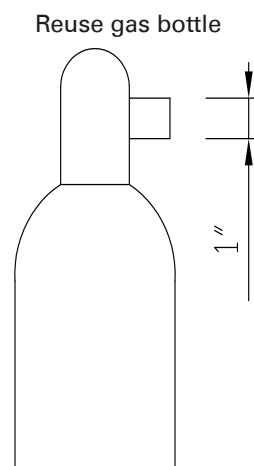

PN64 DN8

Connection for reuse gas bottle 1" - DIN 477 No. 8

Order No.: 3-851-R003 P

Material: Brass