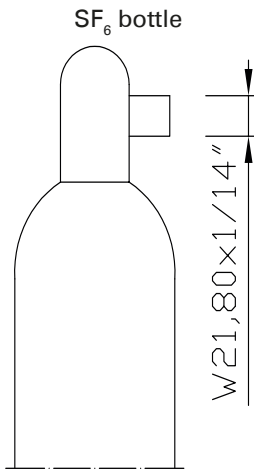

The suitable connecting parts must be ordered separately.

■ DILO SF₆ bottle connections

■ 3-316-R001	SF ₆ bottle connection	130
■ 3-858-R001	Angle SF ₆ bottle connection	131
■ 3-643-R001	Chinese SF ₆ bottle connection	132
■ 3-643-R002	Chinese SF ₆ bottle connection	133
■ 3-245-R001	American SF ₆ bottle connection	134
■ 3-334-R002	American SF ₆ bottle connection	135
■ 3-245-R002	English SF ₆ bottle connection	136
■ 3-245-R004	English SF ₆ bottle connection	137
■ 3-851-R002	Connection for reuse gas bottle	138
■ 3-851-R003	Connection for reuse gas bottle	139
■ 3-858-R002	Angle for connection of reuse gas bottle	140
■ 6-1037-R050	Storage connecting hose DN20	141
■ 6-1041-R050	Storage connecting hose DN8	142

PN64 DN8

**SF₆ bottle connection W21.80x1/14" -
DIN 477 No. 6**

Order No.: 3-316-R001 P

Material: Stainless steel / Brass

Suitable connecting
parts

PN64 DN8

Angle SF₆ bottle connection W21.80x1/14" - DIN 477 No. 6