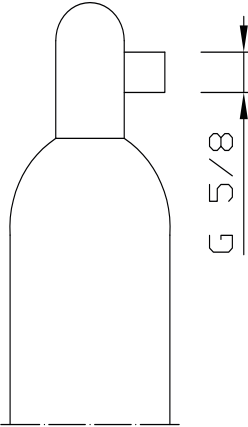

PN64 DN8

**SF₆ bottle connection W21.80x1/14" -
DIN 477 No. 6**

Order No.: 3-316-R001 P

Material: Stainless steel / Brass

Suitable connecting
parts

PN64 DN8

Angle SF₆ bottle connection W21.80x1/14" - DIN 477 No. 6

Order No.: 3-858-R001 P

Material: Brass

600 l SF₆ container

Suitable connecting
parts

PN64 DN8

**Chinese SF₆ bottle connection G 5/8 -
DIN 477 No. 7**

Order No.: 3-643-R001 P

Material: Brass

Chinese SF₆ bottle

Suitable connecting parts

PN64 DN8

Chinese SF₆ bottle connection G 5/8 - DIN 477 No. 7

Order No.: 3-643-R002 P

Material: Stainless steel / Brass

Chinese SF₆ bottle

Suitable connecting parts