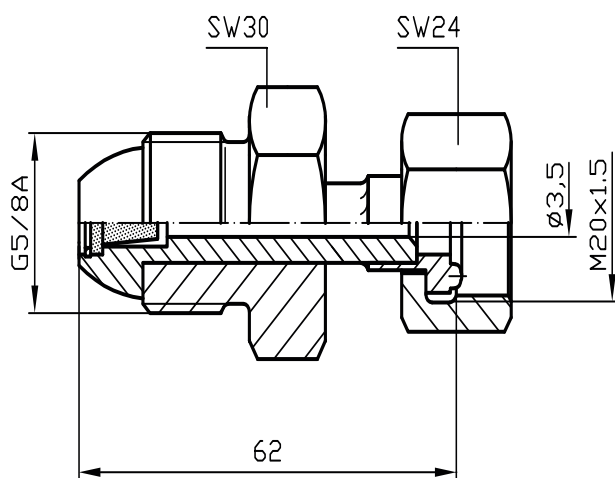

0.960"-14NGO-LH-EXT - CGA 590

Order No.: 3-334-R002 P

Material: Stainless steel / Brass

American SF₆ bottle

Suitable connecting parts

PN64 DN8

**English SF₆ bottle connection G 5/8 -
BS No. 3**

Order No.: 3-245-R002 P

Material: Brass

Suitable connecting parts

PN64 DN8

**English SF₆ bottle connection G 5/8 -
BS No. 3**

Order No.: 3-245-R004 P

Material: Stainless steel / Brass

Suitable connecting parts

PN64 DN8