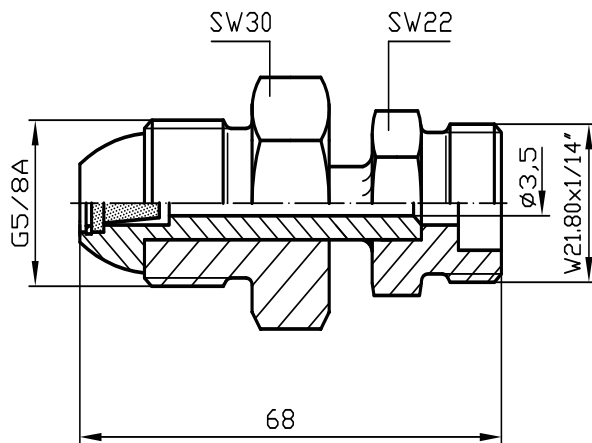

0.960"-14NGO-LH-EXT - CGA 590

Order No.: 3-334-R002 P

Material: Stainless steel / Brass

American SF₆ bottle

Suitable connecting parts

PN64 DN8

**English SF₆ bottle connection G 5/8 -
BS No. 3**

Order No.: 3-245-R002 P

Material: Brass

Suitable connecting parts

PN64 DN8

**English SF₆ bottle connection G 5/8 -
BS No. 3**

Order No.: 3-245-R004 P

Material: Stainless steel / Brass

Suitable connecting parts

PN64 DN8