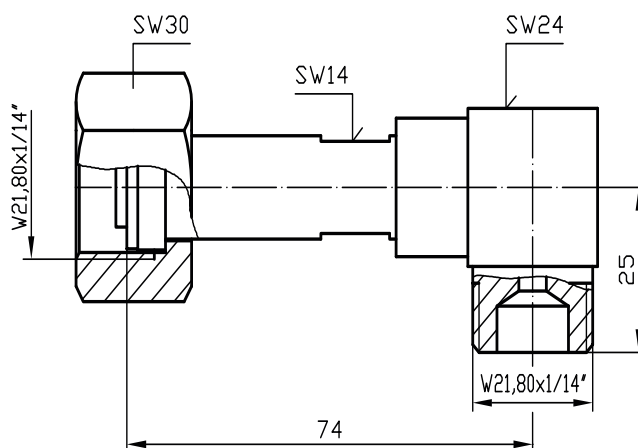

The suitable connecting parts must be ordered separately.

■ DILO SF₆ bottle connections

■ 3-316-R001	SF ₆ bottle connection	130
■ 3-858-R001	Angle SF ₆ bottle connection	131
■ 3-643-R001	Chinese SF ₆ bottle connection	132
■ 3-643-R002	Chinese SF ₆ bottle connection	133
■ 3-245-R001	American SF ₆ bottle connection	134
■ 3-334-R002	American SF ₆ bottle connection	135
■ 3-245-R002	English SF ₆ bottle connection	136
■ 3-245-R004	English SF ₆ bottle connection	137
■ 3-851-R002	Connection for reuse gas bottle	138
■ 3-851-R003	Connection for reuse gas bottle	139
■ 3-858-R002	Angle for connection of reuse gas bottle	140
■ 6-1037-R050	Storage connecting hose DN20	141
■ 6-1041-R050	Storage connecting hose DN8	142

PN64 DN8

**SF₆ bottle connection W21.80x1/14" -
DIN 477 No. 6**

Order No.: 3-316-R001 P

Material: Stainless steel / Brass

Suitable connecting
parts

PN64 DN8

Angle SF₆ bottle connection W21.80x1/14" - DIN 477 No. 6

Order No.: 3-858-R001 P

Material: Brass

600 l SF₆ container

Suitable connecting
parts

PN64 DN8

**Chinese SF₆ bottle connection G 5/8 -
DIN 477 No. 7**

Order No.: 3-643-R001 P

Material: Brass

Chinese SF₆ bottle

Suitable connecting parts

PN64 DN8

Chinese SF₆ bottle connection G 5/8 - DIN 477 No. 7

Order No.: 3-643-R002 P

Material: Stainless steel / Brass

Chinese SF₆ bottle

Suitable connecting parts