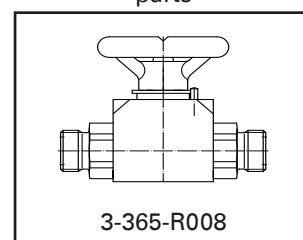

0.960"-14NGO-LH-EXT - CGA 590

Order No.: 3-334-R002 P

Material: Stainless steel / Brass

American SF₆ bottle

Suitable connecting parts

PN64 DN8

**English SF₆ bottle connection G 5/8 -
BS No. 3**

Order No.: 3-245-R002 P