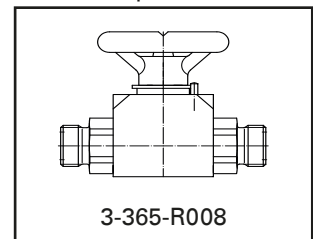

Suitable connecting
parts