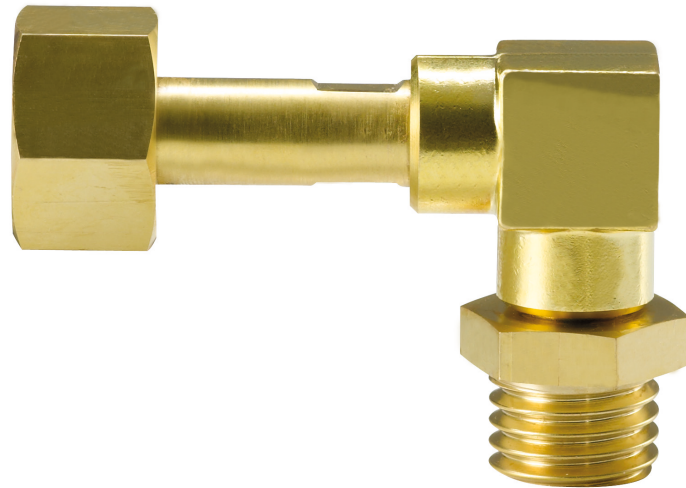

Material: Brass

Suitable connecting parts

PN64 DN8

**English SF₆ bottle connection G 5/8 -
BS No. 3**

Order No.: 3-245-R004 P

Material: Stainless steel / Brass

Suitable connecting parts

PN64 DN8

**Connection for reuse gas bottle 1" -
DIN 477 No. 8**

Order No.: 3-851-R002 P

Material: Stainless steel / Brass

Suitable connecting
parts

PN64 DN8

Connection for reuse gas bottle 1" - DIN 477 No. 8

Order No.: 3-851-R003 P

Material: Brass

Suitable connecting parts

PN64 DN8

**Angle for connection of reuse gas bottle 1" -
DIN 477 No. 8**

Order No.: 3-858-R002 P

Material: Brass

600 l Reuse container

Suitable connecting
parts

PN64 DN20

Storage connecting hose DN20

Order No.: 6-1037-R050

Suitable connecting parts

	3-777-R001
	VK/FL-01/20
	3-685-R001
	VK/A-02/20
	VK/B-03/20 VK/BG-03/20

SF₆ bottle

PN64 DN8

Storage connecting hose DN8