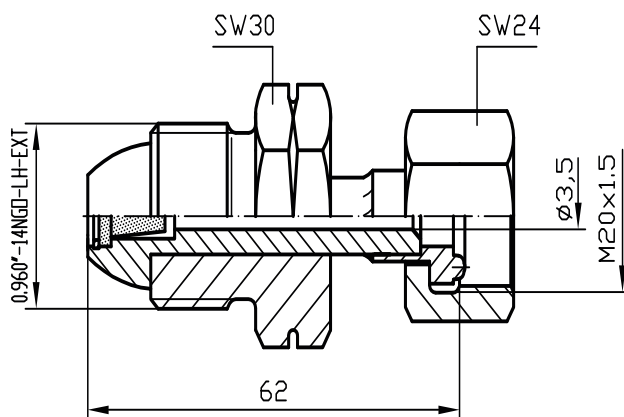

Chinese SF₆ bottle

Suitable connecting parts

PN64 DN8

Chinese SF₆ bottle connection G 5/8 - DIN 477 No. 7

Order No.: 3-643-R002 P

Material: Stainless steel / Brass

Chinese SF₆ bottle

Suitable connecting parts

PN64 DN8

American SF₆ bottle connection
0.960"-14NGO-LH-EXT - CGA 590

Order No.: 3-245-R001 P

Material: Brass

American SF₆ bottle

Suitable connecting parts

PN64 DN8

American SF₆ bottle connection

0.960"-14NGO-LH-EXT - CGA 590

Order No.: 3-334-R002 P

Material: Stainless steel / Brass

American SF₆ bottle

Suitable connecting parts

PN64 DN8

**English SF₆ bottle connection G 5/8 -
BS No. 3**

Order No.: 3-245-R002 P

Material: Brass

Suitable connecting parts

PN64 DN8

**English SF₆ bottle connection G 5/8 -
BS No. 3**

Order No.: 3-245-R004 P

Material: Stainless steel / Brass

Suitable connecting parts

PN64 DN8