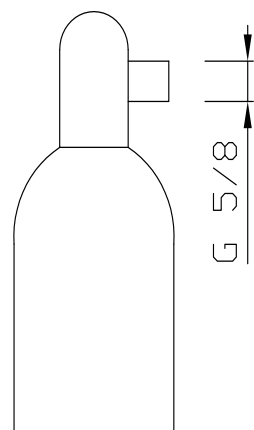

PN64 DN8

**SF₆ bottle connection W21.80x1/14" -
DIN 477 No. 6**

Order No.: 3-316-R001 P

Material: Stainless steel / Brass

Suitable connecting
parts

PN64 DN8

Angle SF₆ bottle connection W21.80x1/14" - DIN 477 No. 6

Order No.: 3-858-R001 P

Material: Brass

600 l SF₆ container

Suitable connecting
parts

PN64 DN8

**Chinese SF₆ bottle connection G 5/8 -
DIN 477 No. 7**

Order No.: 3-643-R001 P

Material: Brass

Chinese SF₆ bottle

Suitable connecting parts

PN64 DN8

Chinese SF₆ bottle connection G 5/8 - DIN 477 No. 7

Order No.: 3-643-R002 P

Material: Stainless steel / Brass

Chinese SF₆ bottle

Suitable connecting parts