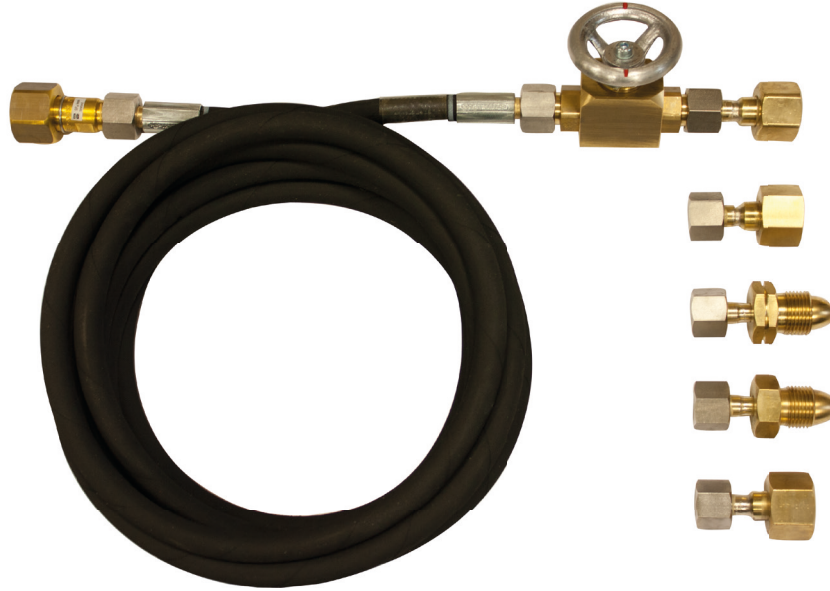

Material: Brass

Suitable connecting parts

PN64 DN8

**English SF₆ bottle connection G 5/8 -
BS No. 3**

Order No.: 3-245-R004 P

Material: Stainless steel / Brass

Suitable connecting parts

PN64 DN8

Material: Brass

Suitable connecting parts

PN64 DN8

**Angle for connection of reuse gas bottle 1" -
DIN 477 No. 8**

Order No.: 3-858-R002 P

Material: Brass

600 l Reuse container

Suitable connecting
parts

PN64 DN20

Storage connecting hose DN20

Order No.: 6-1037-R050

Suitable connecting parts

	3-777-R001
	VK/FL-01/20
	3-685-R001
	VK/A-02/20
	VK/B-03/20 VK/BG-03/20

SF₆ bottle

PN64 DN8

Storage connecting hose DN8

Order No.: 6-1041-R050

Suitable connecting parts

SF₆ bottle