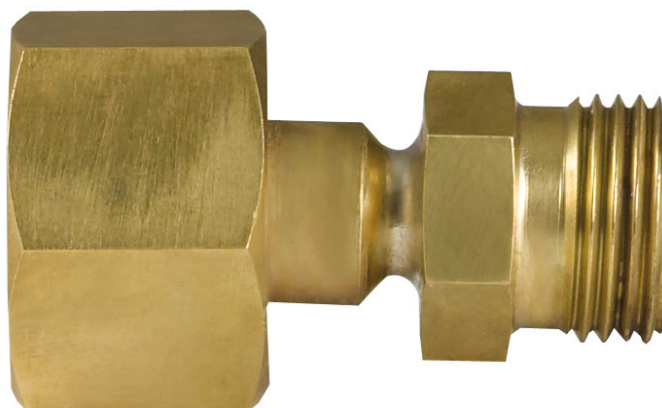

0.960"-14NGO-LH-EXT - CGA 590

Order No.: 3-334-R002 P

Material: Stainless steel / Brass

American SF₆ bottle

Suitable connecting parts

PN64 DN8

**English SF₆ bottle connection G 5/8 -
BS No. 3**

Order No.: 3-245-R002 P

Material: Brass

Suitable connecting parts

PN64 DN8

**English SF₆ bottle connection G 5/8 -
BS No. 3**

Order No.: 3-245-R004 P

Material: Stainless steel / Brass

Suitable connecting parts

PN64 DN8

**Connection for reuse gas bottle 1" -
DIN 477 No. 8**

Order No.: 3-851-R002 P

Material: Stainless steel / Brass

Suitable connecting
parts

PN64 DN8

Connection for reuse gas bottle 1" - DIN 477 No. 8

Order No.: 3-851-R003 P

Material: Brass

Suitable connecting parts

PN64 DN8

**Angle for connection of reuse gas bottle 1" -
DIN 477 No. 8**

Order No.: 3-858-R002 P

Material: Brass

600 l Reuse container

Suitable connecting
parts