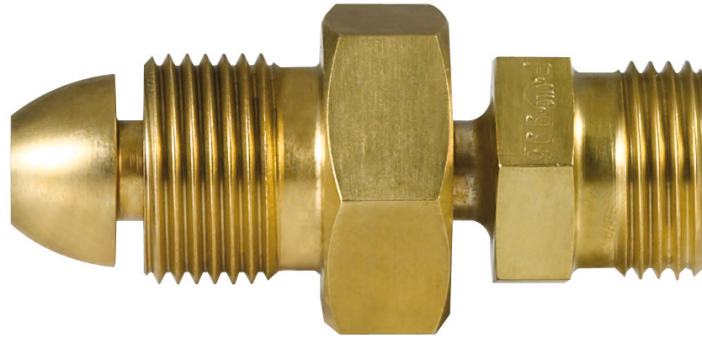

PN64 DN8

American SF₆ bottle connection
0.960"-14NGO-LH-EXT - CGA 590

Order No.: 3-245-R001 P

Material: Brass

American SF₆ bottle

Suitable connecting parts

PN64 DN8

American SF₆ bottle connection

0.960"-14NGO-LH-EXT - CGA 590

Order No.: 3-334-R002 P

Material: Stainless steel / Brass

American SF₆ bottle

Suitable connecting parts

PN64 DN8

**English SF₆ bottle connection G 5/8 -
BS No. 3**

Order No.: 3-245-R002 P

Material: Brass

Suitable connecting parts

PN64 DN8

**English SF₆ bottle connection G 5/8 -
BS No. 3**

Order No.: 3-245-R004 P

Material: Stainless steel / Brass

Suitable connecting parts

PN64 DN8